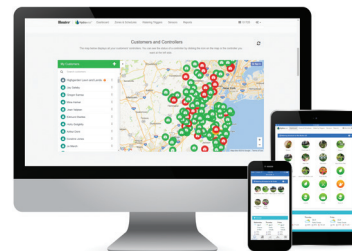

HCC SERIES STATION EXPANSION	
Model	Description
ICM-400	4-station plug-in module with enhanced surge protection
ICM-800	8-station plug-in module with enhanced surge protection
ICM-2200	22-station expansion module (max. one per controller)

Plastic
Height: 12"
Width: 13.7"
Depth: 5"

Metal (Gray or Stainless)
Height: 16"
Width: 13"
Depth: 5"

HC Flow Meter

* See details on page 124

Hydrowise™ software

* See details on page 112

EPA WaterSense Approved